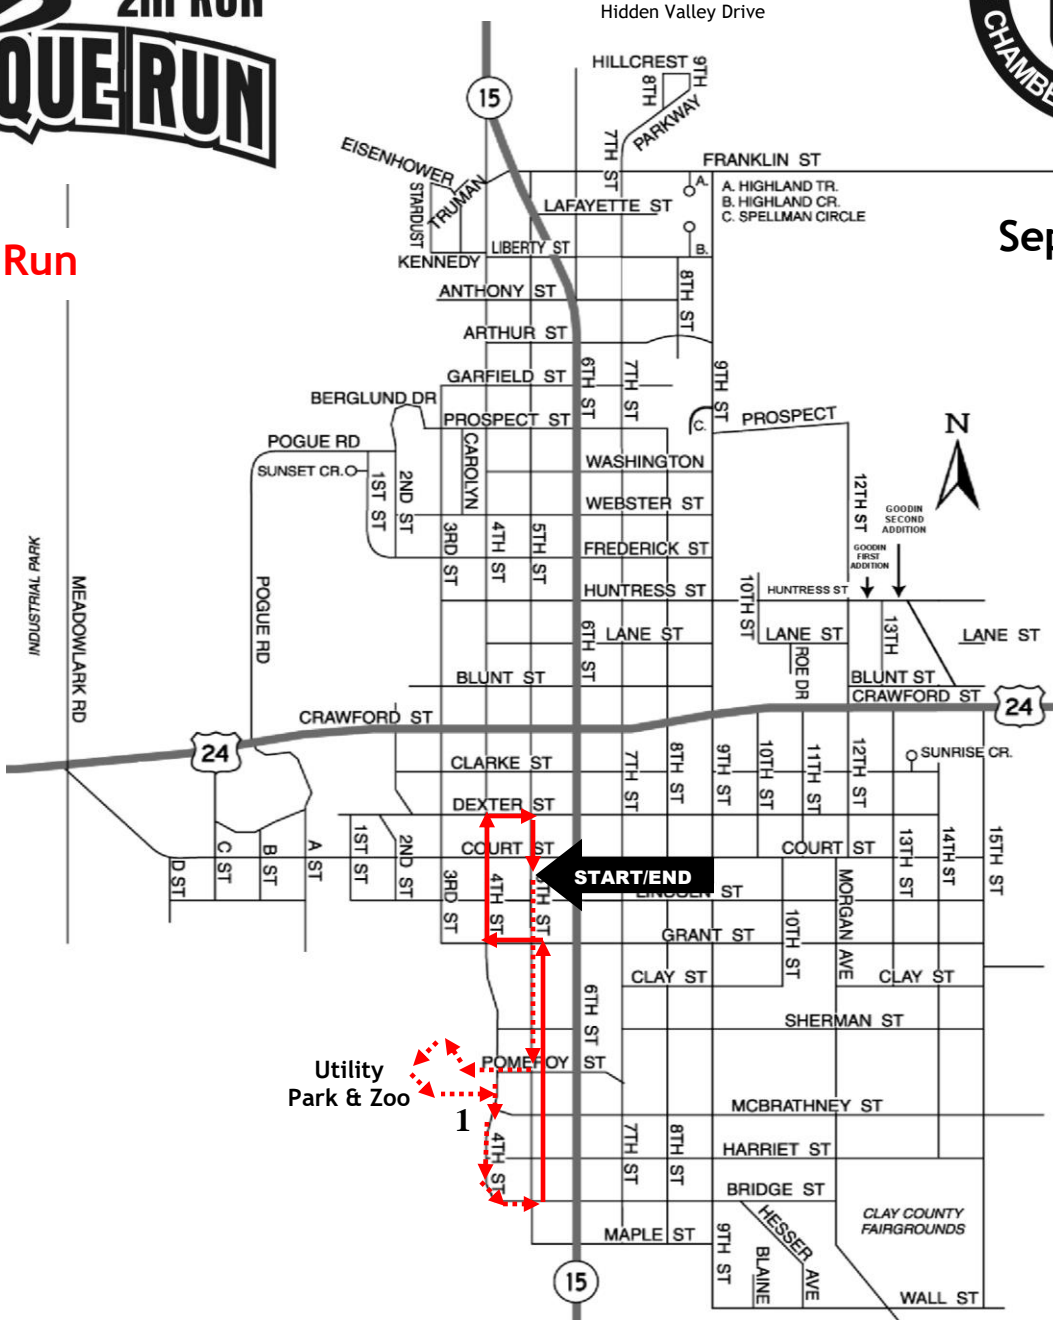

# Piotique Run

Clay Center, KS 67432  
(785) 632-5674

September 25

10 K Run

Race begins & end on 5<sup>th</sup> Street – 707 5<sup>th</sup> St.

Race begins at 7:30 AM and closes at 9:30 AM

Piotique Run  
 Clay Center, KS 67432  
 (785) 632-5674

2 Mile Run

September 25

Race begins & end on 5<sup>th</sup> Street – 707 5<sup>th</sup> St.

Race begins at 7:30 AM and closes at 9:30 AM