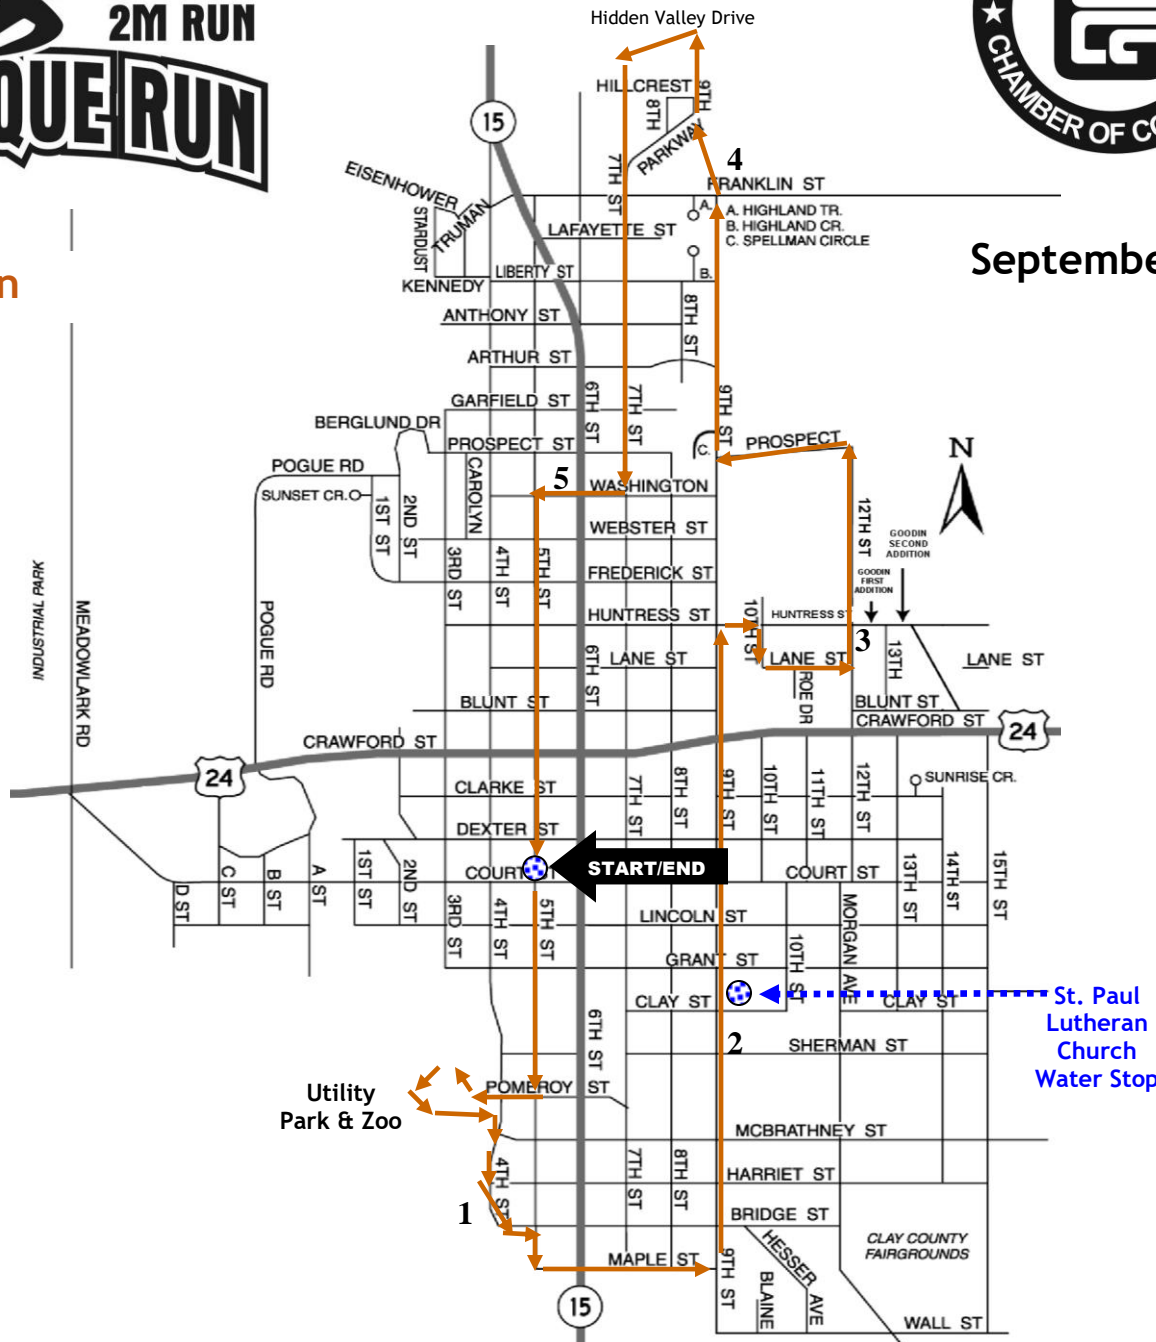

# Piotique Run

Clay Center, KS 67432  
(785) 632-5674

September 25

10 K Run

Race begins & end on 5<sup>th</sup> Street – 707 5<sup>th</sup> St.

Race begins at 7:30 AM and closes at 9:30 AM

Piotique Run  
 Clay Center, KS 67432  
 (785) 632-5674

2 Mile Run

September 25

Race begins & end on 5<sup>th</sup> Street – 707 5<sup>th</sup> St.

Race begins at 7:30 AM and closes at 9:30 AM